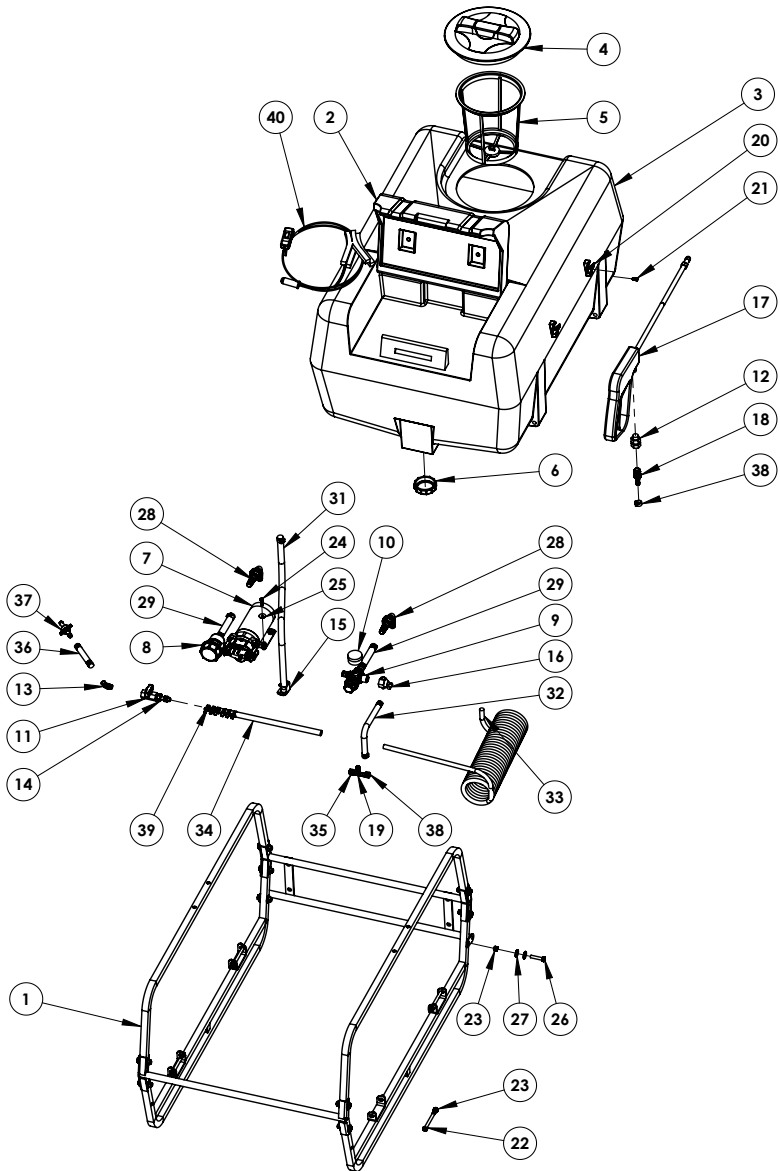

OVERVIEW

PARTS LIST

ITEM NO.	PART #	Description	QTY.
1	AZFS055	55 gal Flat Pack Frame	1
2	AMTHSSCGY2	Cover for 55 SS tank	1
3	SS055-TO	55 gal spot sprayer tank only	1
4	CA3511221	8 inch lid	1
5	CA300116	8 inch filter basket	1
6	CPLF019	Stallion 2 in Blank Cap	1
7	APD02G060P	2GPM 60PSI Pump	1
8	CA309A53	1 & 2 GPM Black Filter	1
9	CA9620422	1 & 2 GPM Regulator	1
10	CVAM100	100 PSI Pressure Gauge	1
11	CVS348X1	1/4" Female x 1/4"Female T-handle Ball Valve	1
12	CVSW038	3/8 FPT X 3/8 MPT SWIVEL	1
13	CFBE00M01BA	.25MPT x .375 HB 45 Brass Elbow	1
14	CFPS00M01B	.25 MPT x .375 HB	1
15	AZKS0001	Stainless Suction Hose Holder Bracket	1
16	CPPDD016	Shurflo Swivel Elbow with .37 HB	1
17	CVSTAL26	spray gun 18 inch barrel	1
18	CFPS01M01B	3/8" MPT x 3/8" Hose Barb Straight	1
19	CFPT01B	3/8 Hose Barb Tee	1
20	CVGC100	Wand Clip	2
21	CHMS900213	10-32 - 1/2 Pan head screw	2
22	CHBZ021525	5-16 x 3.5 Bolt Grade 5	4
23	CHNZN0225	5/16 Nylock nut	14
24	CHMS900523	10-24 x 1 PHMSPH SS Screw	4
25	CHWSK903	10 X .75 Fender Washer SS	4
26	CHBZ020725	5/16 x 1-1/2 bolt	10
27	CHWZF025	5/16 Flat washer	20
28	CFBE02B02BC	1-2" thru tank elbow	2
29	CLUESB020002	.5 EPDM Hose-pump to tank	2
30	CFCC003	CLAMP FOR 1/2 HOSE	5
31	CLUESB020002	.5 EPDM Hose-suction inside tank	1
32	CLUESB020001	.375 EPDM Hose-from regulator to HBTEE	1
33	CLUPCB01	5 Meters Coiled Hose	1
34	CLUESB020001	.375 EPDM Hose-from HB Tee to Shutoff valve	1
35	CFCC002	CLAMP FOR 3/8 HOSE	6
36	CLUESB020001	.375 EPDM Hose-Shutoff Valve to Quick Connect	1
37	CA006220	Brass Unions 10MM Heavy Combined	1
38	CFCC001	12-8 Clamp Cobra for coiled hose	2
39	CXSC0002	Cable Tie 8"	6
40	ASWC01	Wire Harness Kit	1